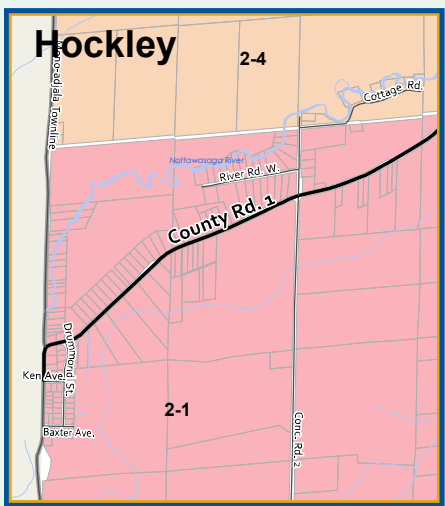

Township of Adjala-Tosorontio

WARD & POLL MAP