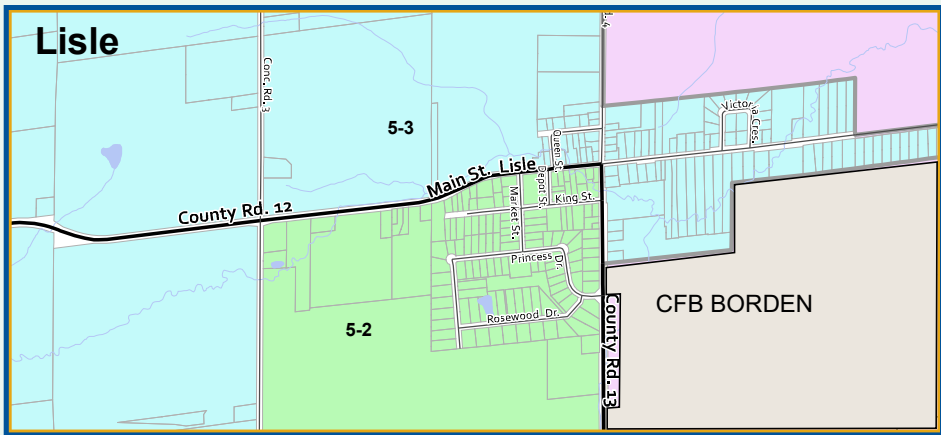

Township of Adjala-Tosorontio

WARD & POLL MAP