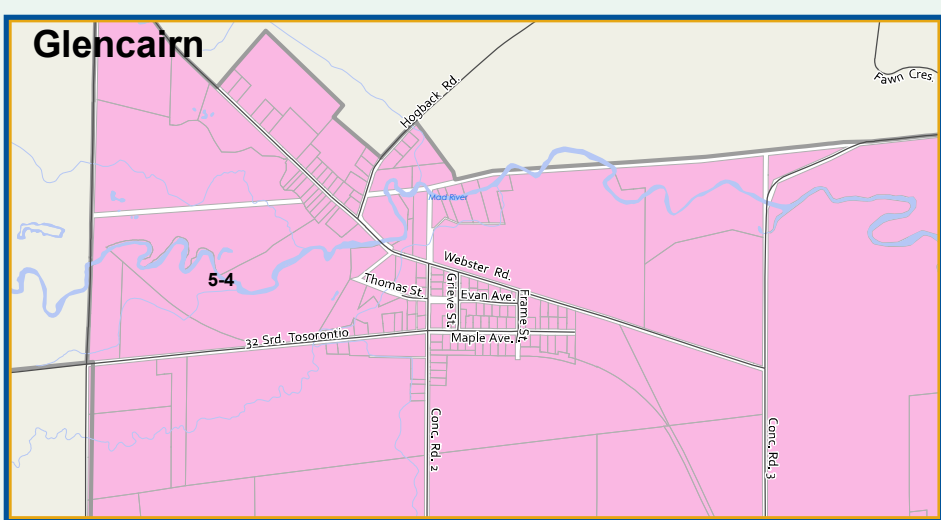

Township of Adjala-Tosorontio

WARD & POLL MAP