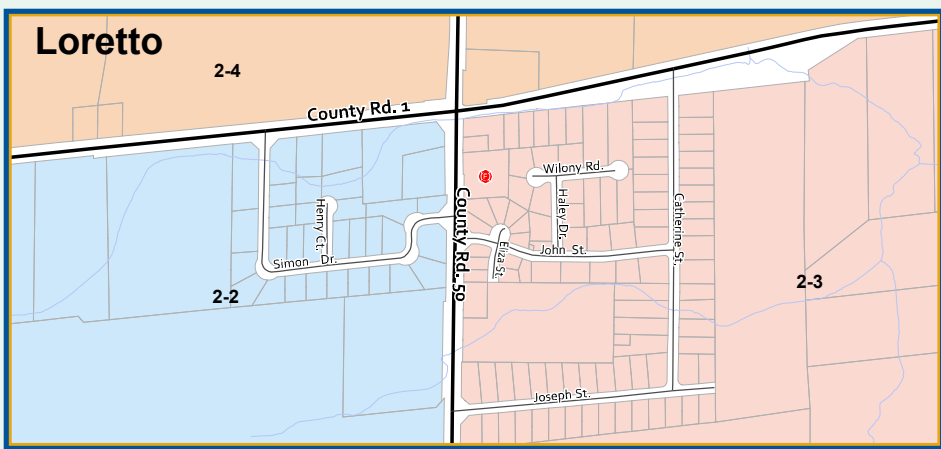

Township of Adjala-Tosorontio

WARD & POLL MAP