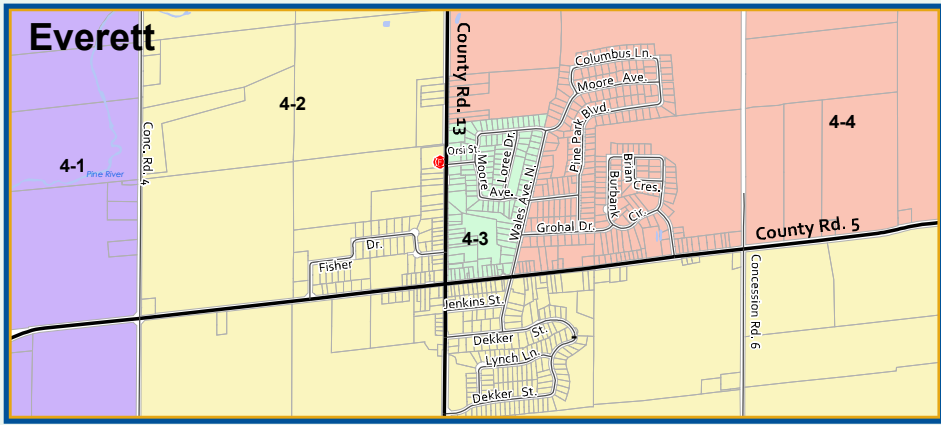

Township of Adjala-Tosorontio

WARD & POLL MAP